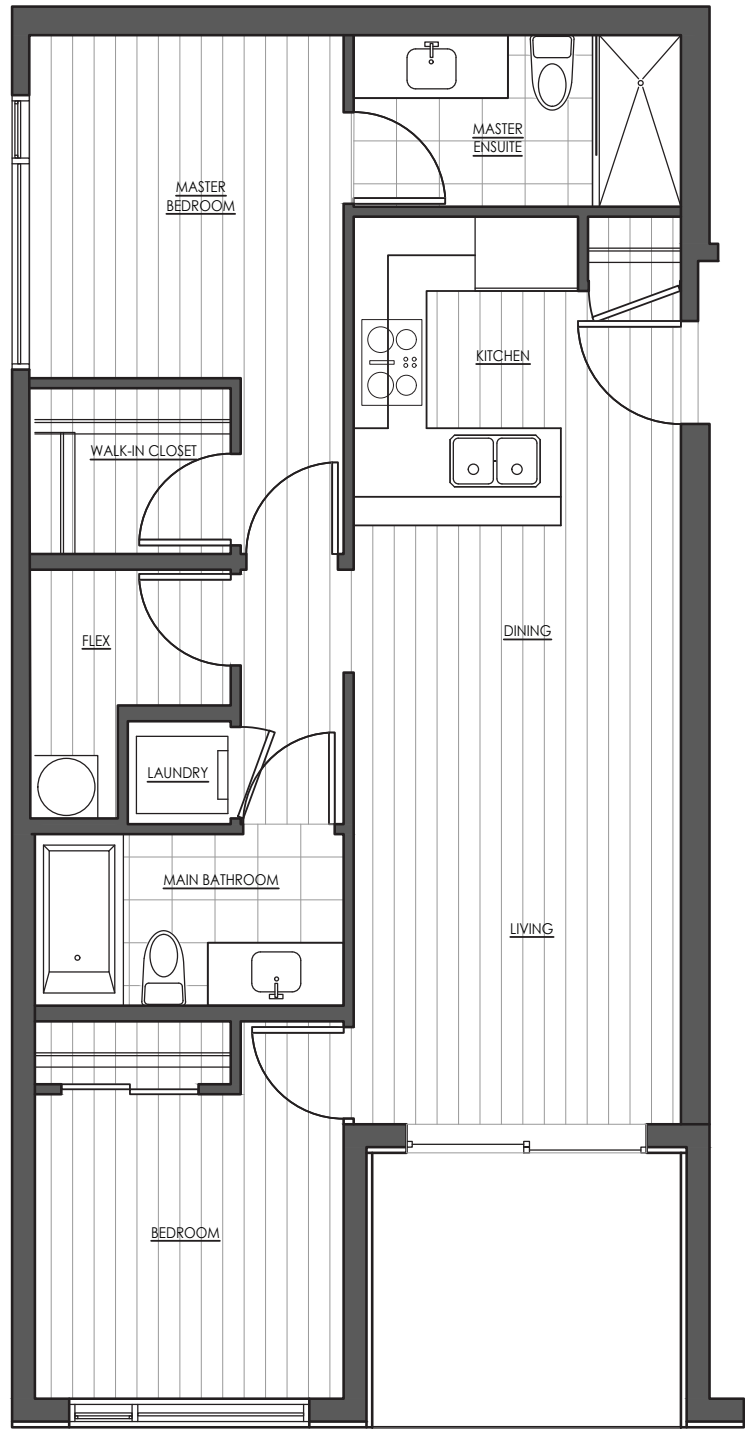

UNITS 206, 306, 406

TYPE J

FLOOR AREAS: EST. 710 SQ. FT.

BEDROOMS: 2 + FLEX
BATHROOMS 2 FULL