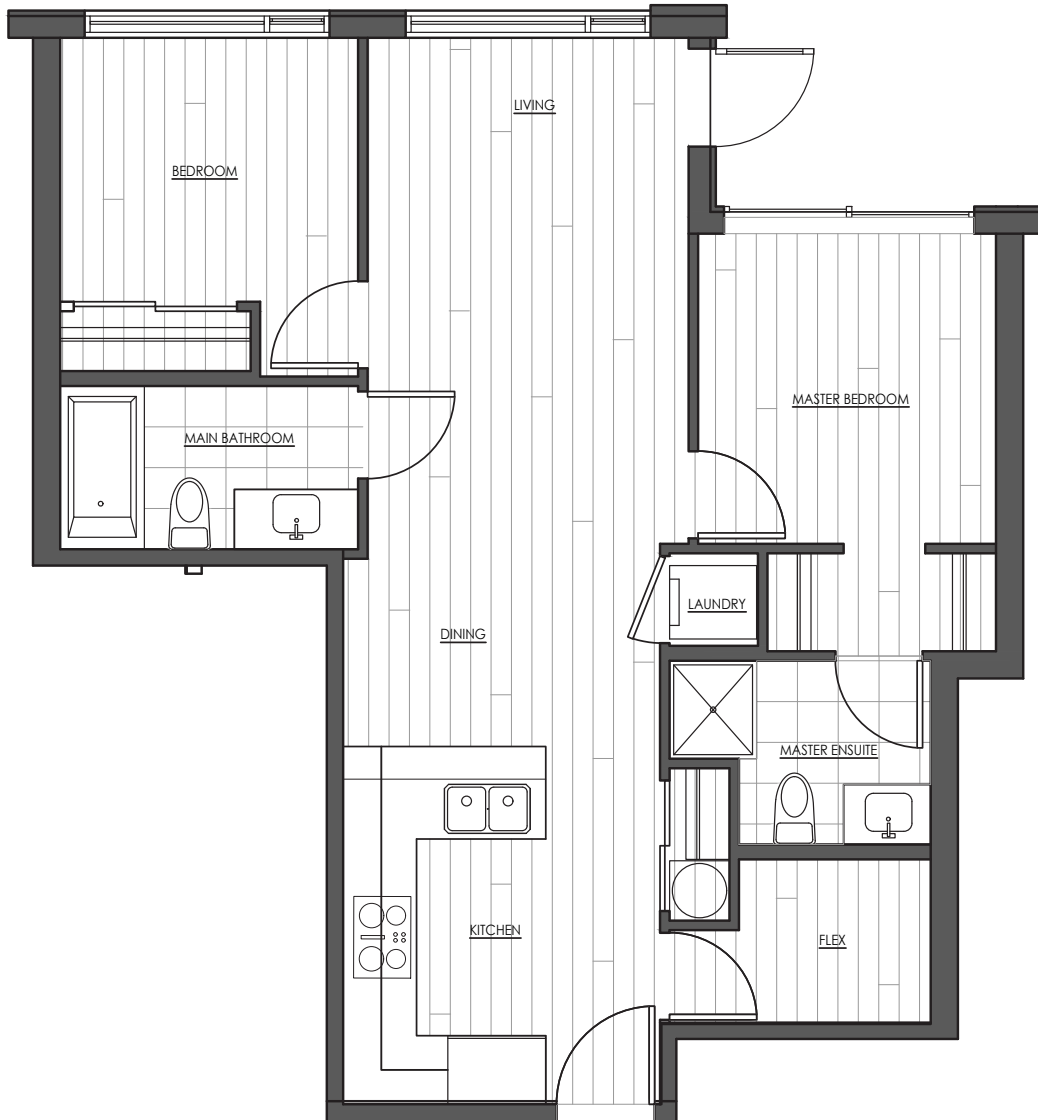

2ND FLOOR

2ND FLOOR

4TH FLOOR

UNITS 104, 208, 308, 408

TYPE D

FLOOR AREAS: EST. 712 - 716 SQ. FT.

BEDROOMS: 2 + FLEX  
BATHROOMS 2 FULL

1ST FLOOR