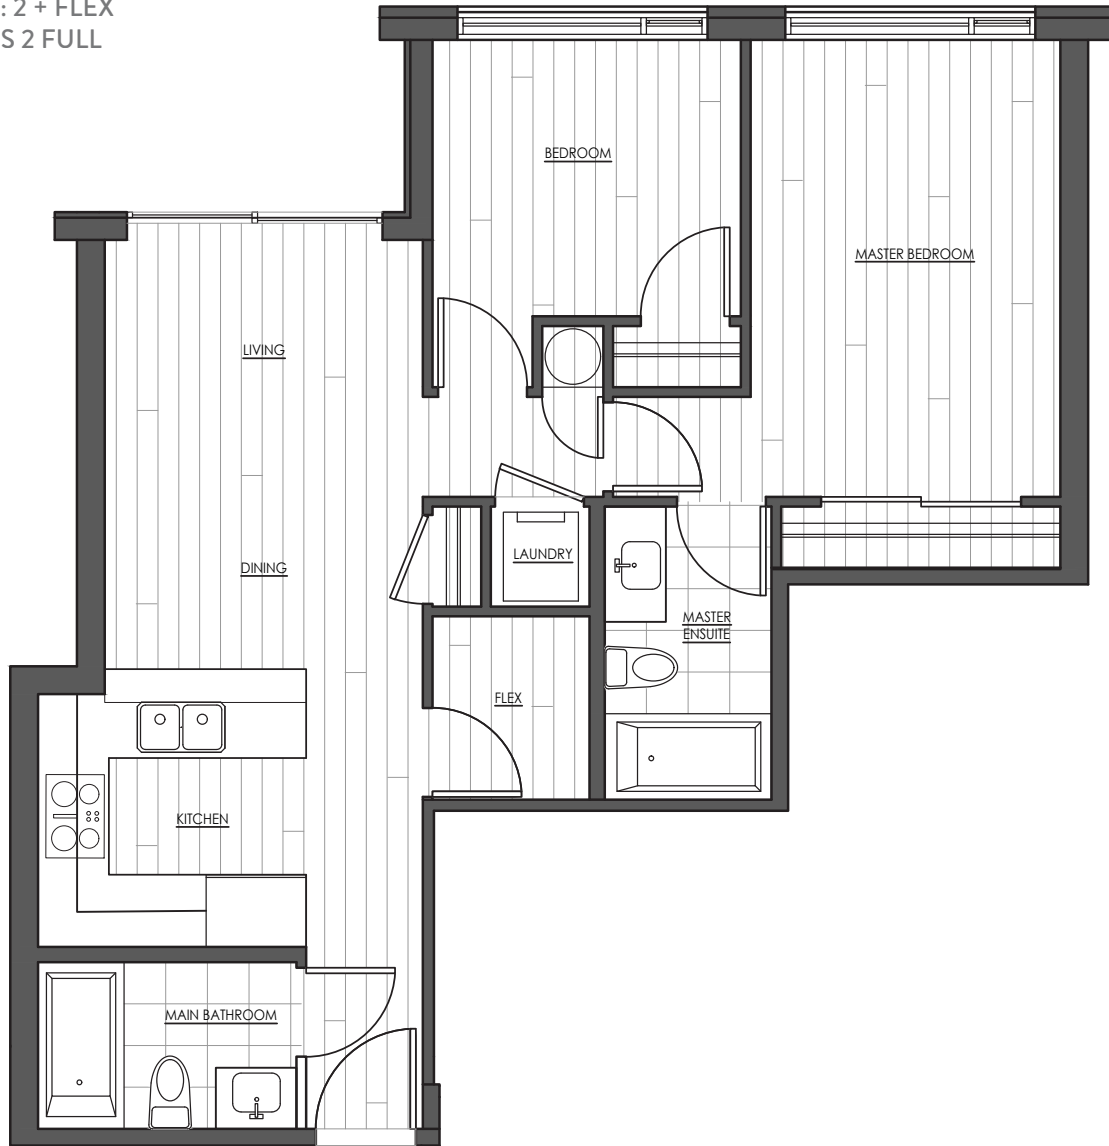

2ND FLOOR

2ND FLOOR

4TH FLOOR

UNITS 105, 209, 309, 409

TYPE E

FLOOR AREAS: EST. 694 SQ. FT.

BEDROOMS: 2 + FLEX  
BATHROOMS 2 FULL

1ST FLOOR

2ND FLOOR

3RD FLOOR

4TH FLOOR