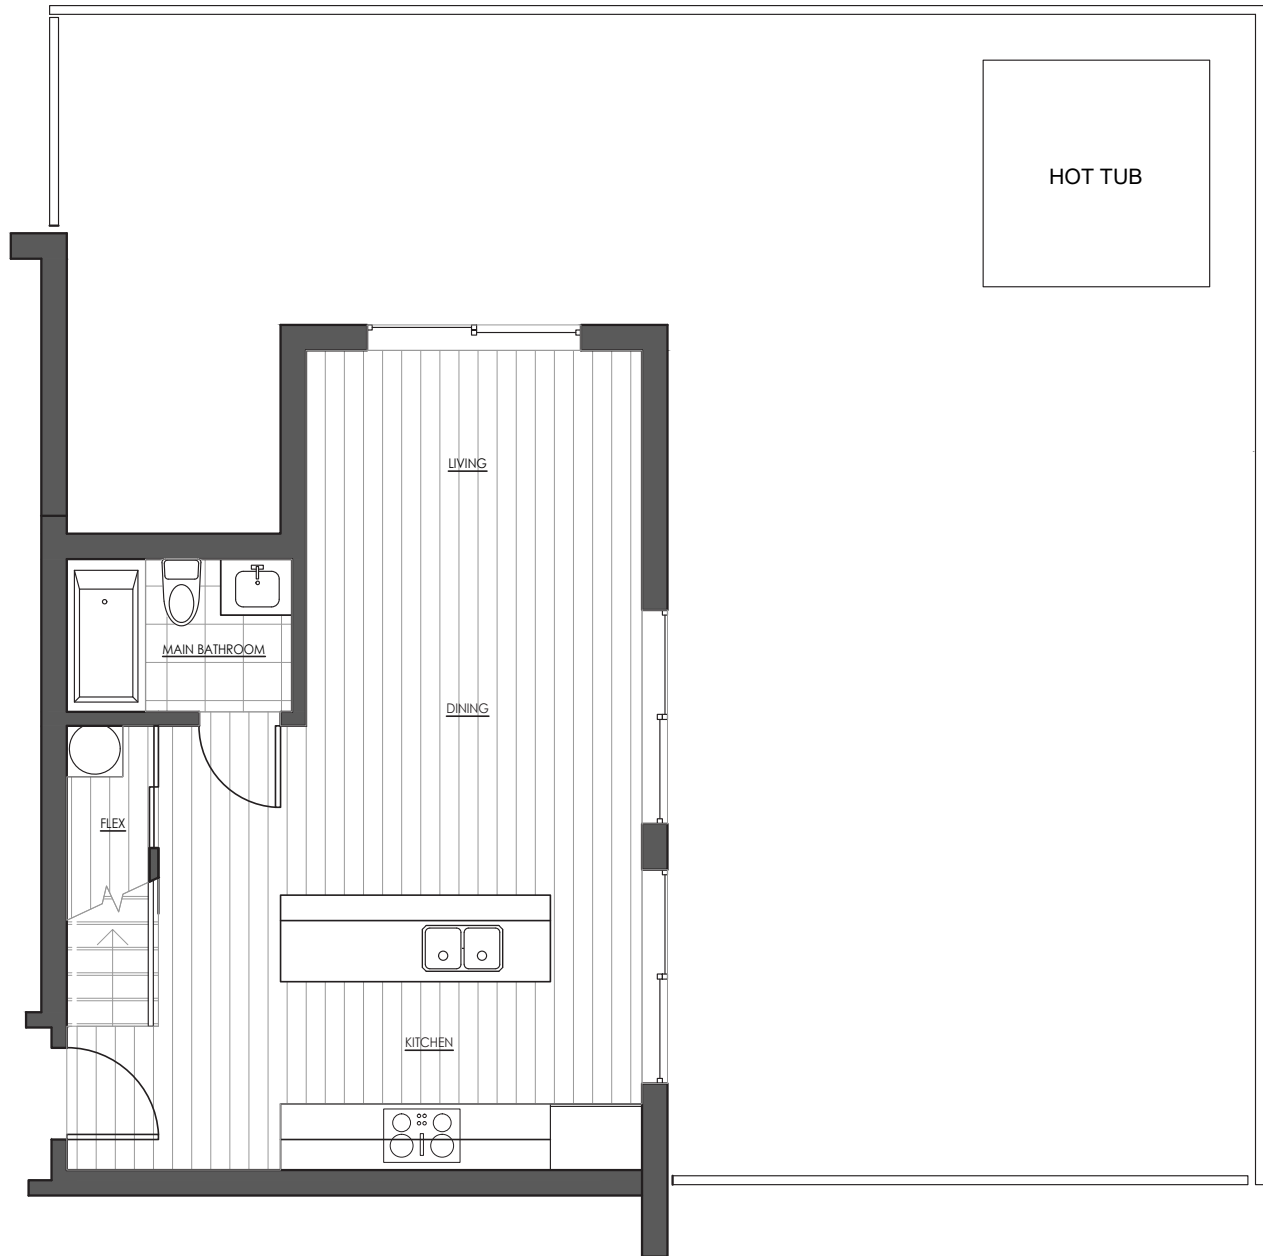

UNITS 501 - LOWER FLOOR

TYPE P

FLOOR AREAS: EST. 1110 SQ. FT.

BEDROOMS: 2 + FLEX

BATHROOMS: 3 FULL

5TH FLOOR