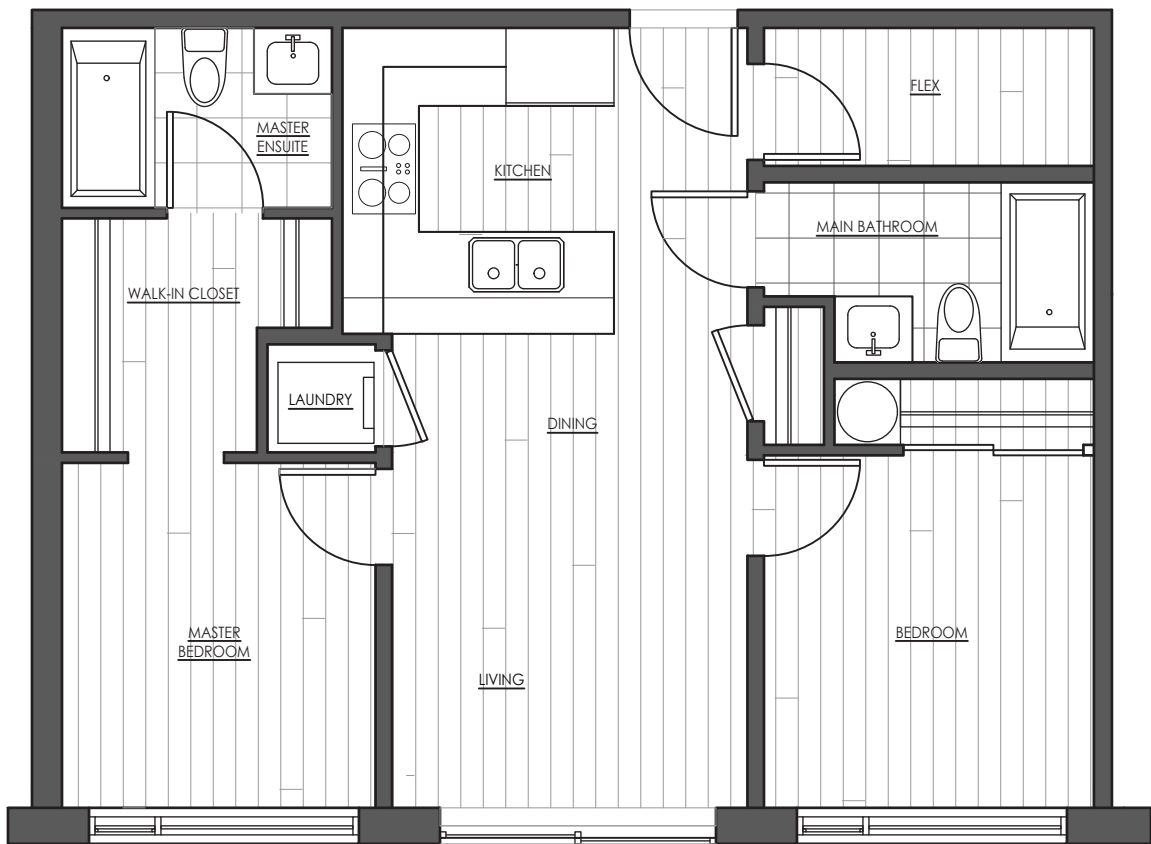

## UNITS 101

TYPE A

FLOOR AREAS: EST. 639 SQ. FT.

BEDROOMS: 2 + FLEX

BATHROOMS 2 FULL

1ST FLOOR

## TYPE B

FLOOR AREAS: EST. 459 SQ. FT.

BEDROOMS: 1 + FLEX  
BATHROOMS 1 FULL

1ST FLOOR

5TH FLOOR