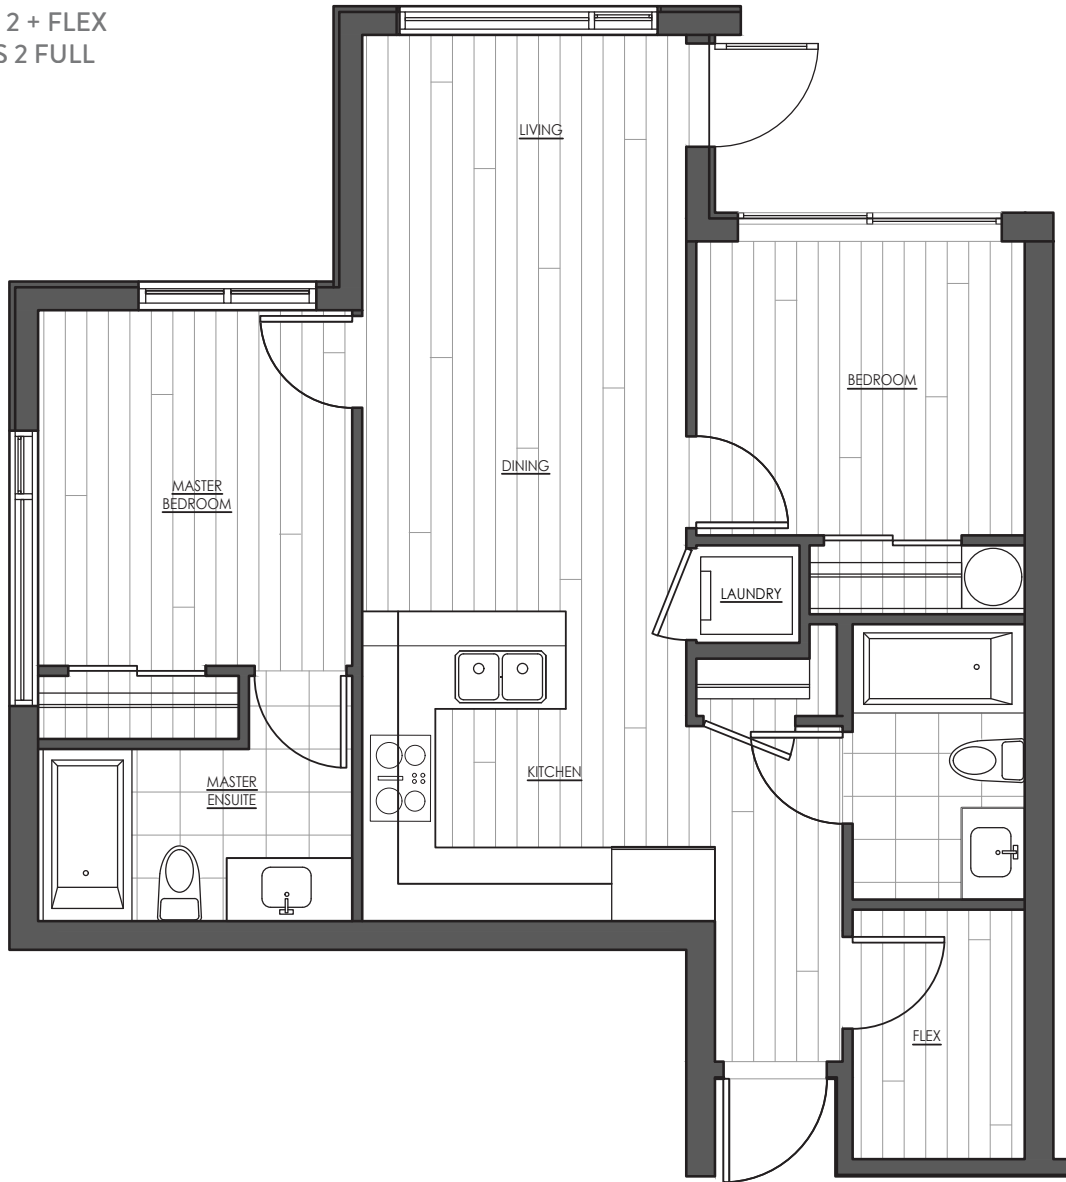

## TYPE B

FLOOR AREAS: EST. 459 SQ. FT.

BEDROOMS: 1 + FLEX  
BATHROOMS 1 FULL

1ST FLOOR

# AURA

BY WESTBURY PROPERTIES

UNITS 103, 207, 307, 407

TYPE C

FLOOR AREAS: EST. 699 - 702 SQ. FT.

BEDROOMS: 2 + FLEX

BATHROOMS 2 FULL

1ST FLOOR

2ND FLOOR

2ND FLOOR

4TH FLOOR

UNITS 104, 208, 308, 408

TYPE D

FLOOR AREAS: EST. 712 - 716 SQ. FT.

BEDROOMS: 2 + FLEX  
BATHROOMS 2 FULL

1ST FLOOR