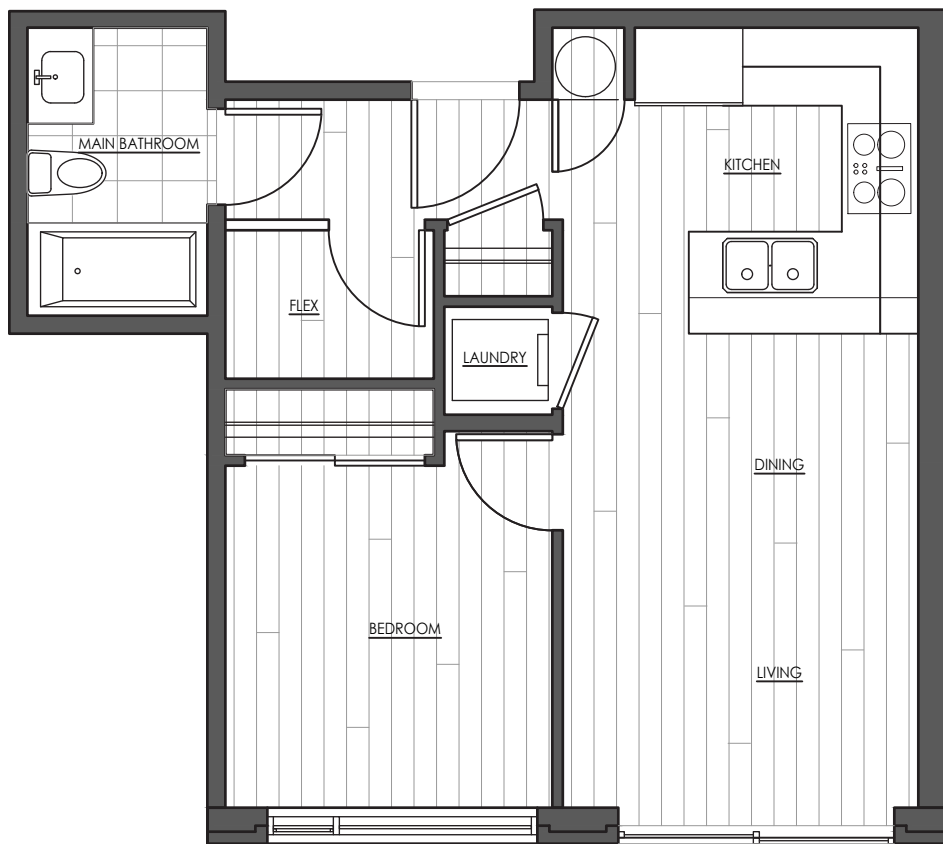

## UNITS 101

TYPE A

FLOOR AREAS: EST. 639 SQ. FT.

BEDROOMS: 2 + FLEX

BATHROOMS 2 FULL

1ST FLOOR

## TYPE B

FLOOR AREAS: EST. 459 SQ. FT.

BEDROOMS: 1 + FLEX  
BATHROOMS 1 FULL

1ST FLOOR